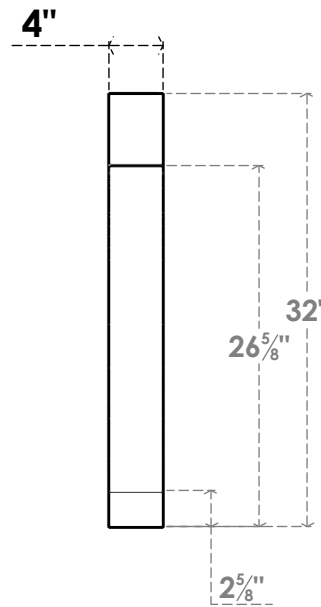

ITEM NUMBER: BRCPC040X26000X32000IMP

4"W X 26"D X 32"H IMPERIAL ARCHITECTURAL GRADE PVC CLOSED KNEE BRACE

SIDE PROFILE

FRONT PROFILE

ISOMETRIC

EKENA MILLWORK
2300 WEST MAIN ST.
CLARKSVILLE, TX 75426
TOLL FREE: 866-607-0453
WWW.EKENAMILLWORK.COM

NOTES

1. INSTALLATION TO BE COMPLETED IN ACCORDANCE WITH MANUFACTURER'S SPECIFICATIONS.
2. DRAWING MAY NOT BE TO SCALE
3. THIS DRAWING IS INTENDED FOR DESIGN AND PLANNING PURPOSES ONLY.
4. ALL INFORMATION CONTAINED HEREIN WAS CURRENT AT THE TIME OF DEVELOPMENT BUT MUST BE REVIEWED AND APPROVED BY THE PRODUCT MANUFACTURER TO BE CONSIDERED ACCURATE.
5. ARCHITECTURAL GRADE PVC PRODUCTS ARE MADE FROM EXPANDED CELLULAR PVC AND COME NATURALLY WHITE BUT MAY BE PAINTED