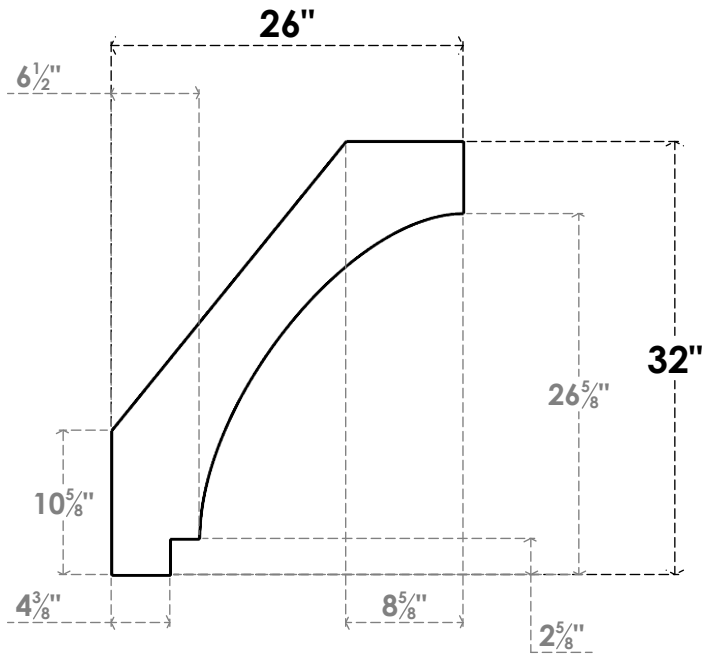

ITEM NUMBER: BRCPC040X26000X32000IMP

4"W X 26"D X 32"H IMPERIAL ARCHITECTURAL GRADE PVC CLOSED KNEE BRACE

SIDE PROFILE

FRONT PROFILE

ISOMETRIC

EKENA MILLWORK
2300 WEST MAIN ST.
CLARKSVILLE, TX 75426
TOLL FREE: 866-607-0453
WWW.EKENAMILLWORK.COM

NOTES

1. INSTALLATION TO BE COMPLETED IN ACCORDANCE WITH MANUFACTURER'S SPECIFICATIONS.
2. DRAWING MAY NOT BE TO SCALE
3. THIS DRAWING IS INTENDED FOR DESIGN AND PLANNING PURPOSES ONLY.
4. ALL INFORMATION CONTAINED HEREIN WAS CURRENT AT THE TIME OF DEVELOPMENT BUT MUST BE REVIEWED AND APPROVED BY THE PRODUCT MANUFACTURER TO BE CONSIDERED ACCURATE.
5. ARCHITECTURAL GRADE PVC PRODUCTS ARE MADE FROM EXPANDED CELLULAR PVC AND COME NATURALLY WHITE BUT MAY BE PAINTED